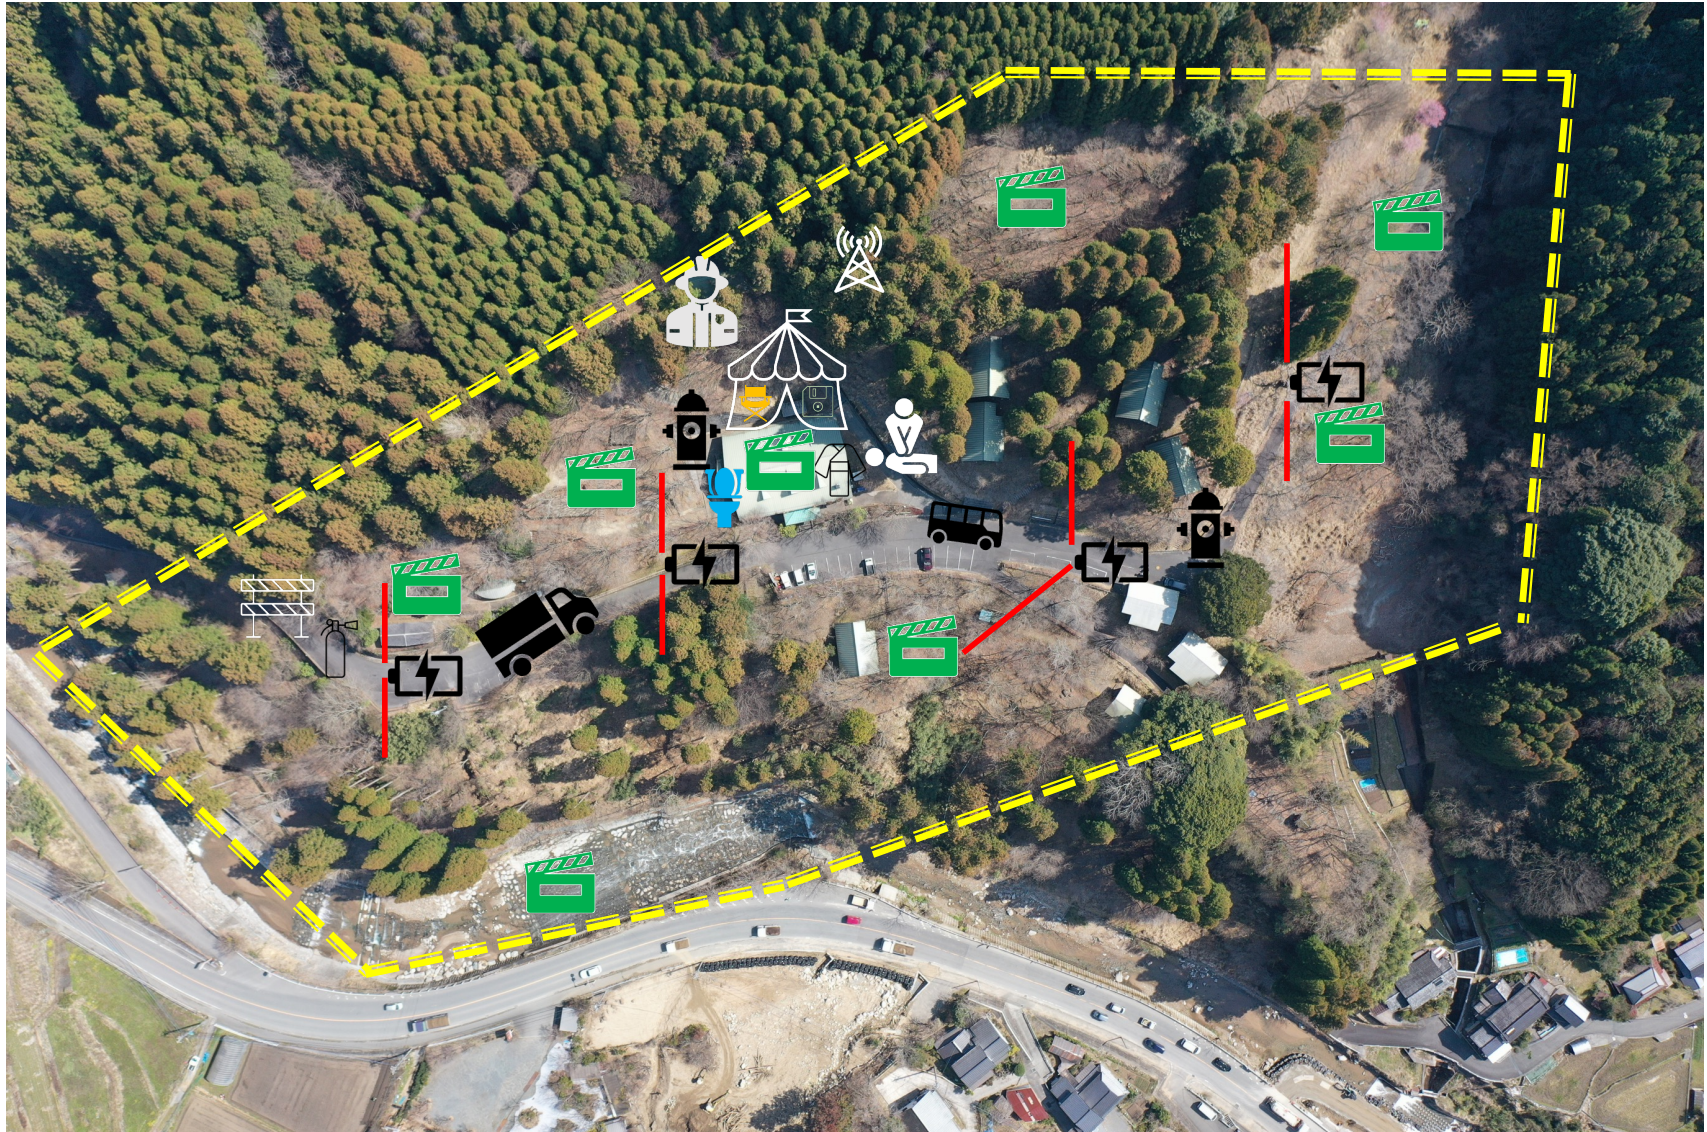

PONTA CAMP & LODGE

SITE MAP

- 4-TON TRUCKS
- Micro Buses
- Generators
- StarWaggon
- Cars
- Wardrobe
- Crafty
- DIT
- Holding
- Video Village
- FSO
- Hair / Make-Up
- Honey Wagons