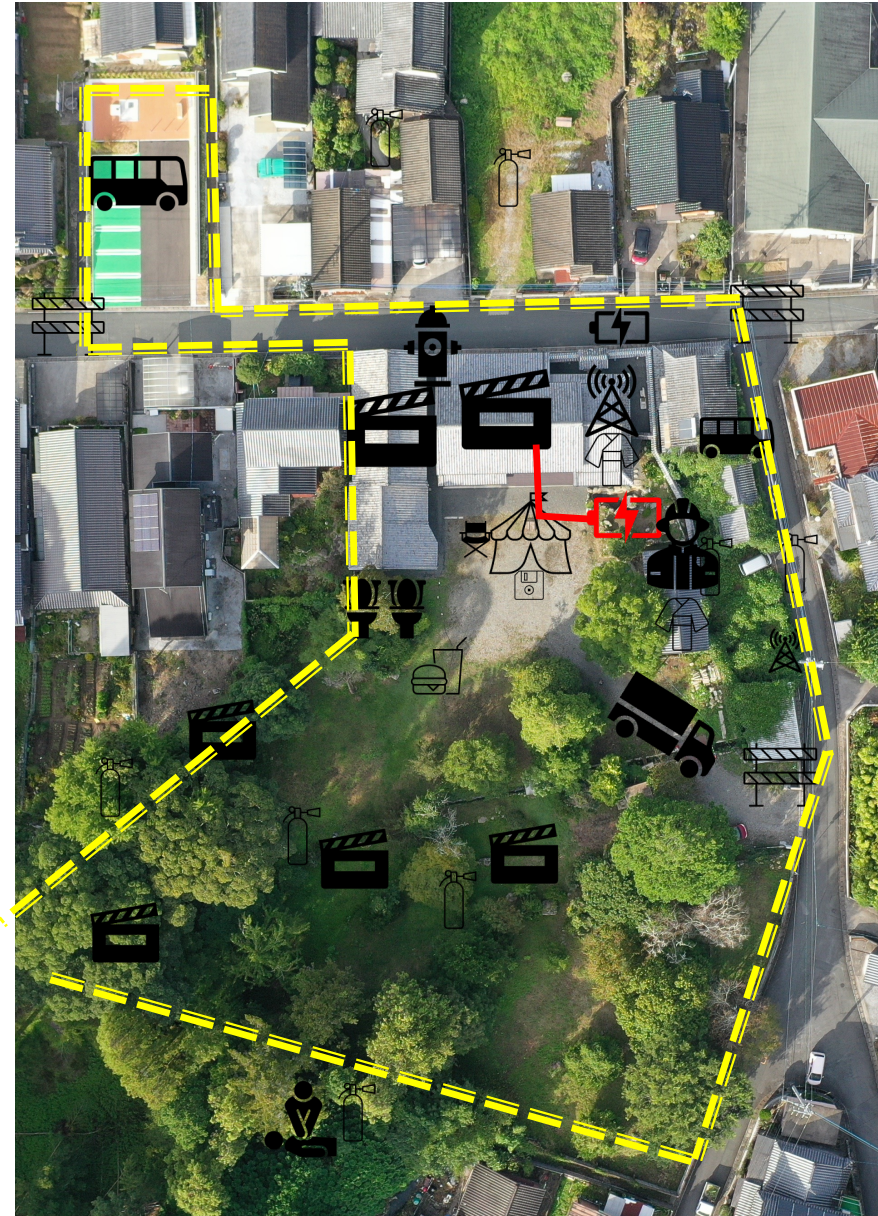

Location #3 See VR tour and video catalogue

NAKASHIMA STORE FRONT HOUSE

Soeda-machi, Tagawa-gun, Fukuoka

中島家住宅

- An authentic two-story Japanese Trading House and two storehouses (Kura) of a successful 1800's business along the main road of a small castle town. The expansive Japanese garden behind the house is being restored and will be completed in 2025 and is part of the national treasure designation for this location.
- Perfect for period scenes of all kinds with multiple rooms and Kura spaces that offer different looks to accommodate a multi-location shoot all in one place!
- The massive wood beams that make up the second-floor roof structure of the main house, as well as the structure of the Kura shoot well as authentic Japanese architecture. Natural light from the surrounding doors that open to the outside can be used, as well as completely closed off to easily accommodate controlled lighting set-ups.

NAKASHIMA STORE FRONT HOUSE

- Local power is available up to 100amps and on-site parking for generator trucks can also be accommodated.
- Parking for up to 20 vehicles with 4-ton truck access and space for a star-trailer if needed.
- A detached bathroom for Women/Men and accessibility is on site and located just out of sound range. The Japanese structure blends nicely into the surrounding buildings.
- The main road in front of the house can also be locked-down and local traffic diverted to help with sound.
- This location is a designated historical landmark, and is just 3 minutes away from a variety of great locations including Ganjaku Castle, Ganjaku Mountain, a large temple and Samurai House & Tea House (also featured in our location listings).

NAKASHIMA HOUSE

SITE MAP

- 4-TON TRUCKS
- Micro Buses
- Generators
- StarWaggon
- Cars
- Wardrobe
- Crafty
- DIT
- Holding
- Video Village
- FSO
- Hair / Make-Up
- Honey Wagons

LOCATION:
NAKASHIMA HOUSE
SOEDA-MACHI
FUKUOKA

Line Key:
 Site Perimeter 
 Power Cables 
 Access Roads 